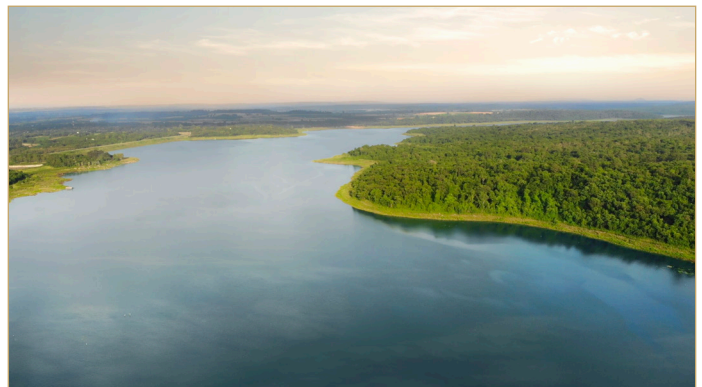

Stateroom Accommodations:

Take in the splendor of the Magdalena River within the unparalleled comfort of its stunning namesake ship. Rest your eyes each night in your amenity-filled stateroom, each featuring AmaWaterways' signature twin-balcony staterooms, with both a French balcony and an outside balcony, from which you will wake up to a new view each day in one of Colombia's fascinating destinations. Each stateroom will also include a safe, mini-fridge, separate sitting area, desk, bathroom with shower, Entertainment-on-Demand and individually controlled air conditioning. Suites will also feature a bathtub.