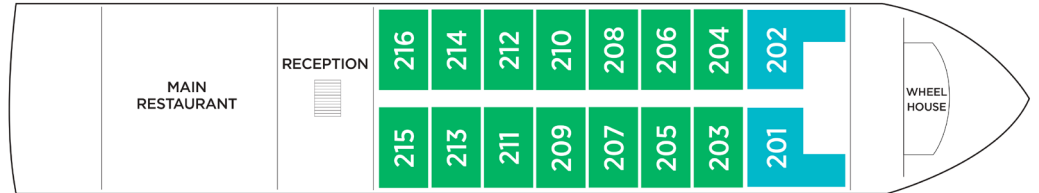

Cumbia Deck